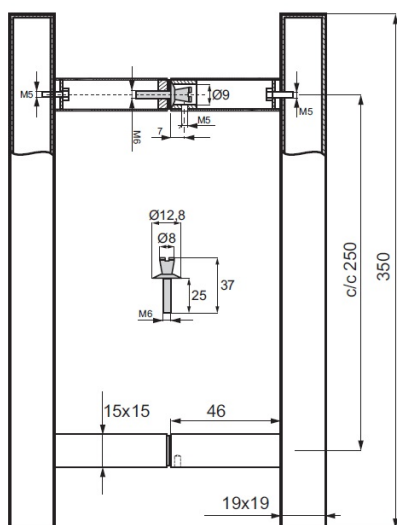

## Description:

Door Handle "Sava" SS304 Polished, 19x19x350mm, cc 250mm, 8-12mm Glass Thickness, Bore:  $\varnothing 12\text{mm}$

## Item number:

17.87.071-0

| Units | Box | Carton | HS Code    | Barcode   |
|-------|-----|--------|------------|---|
| Pair  | 1   | 10     | 8302415000 | <br>5704866485395 |